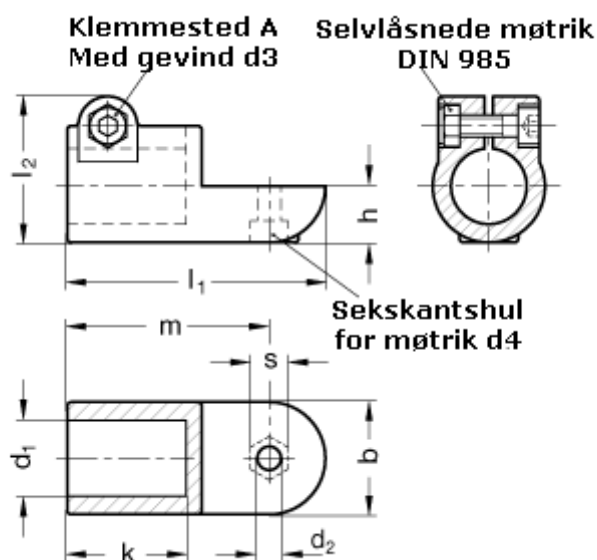

Article number: 20276B48IV2BL

Description: E+G Swivel clamp connector  
GN276-B48-IV-2-BL

## Measures

$b = 65$	$m = 115$
$d_1 = B48$	$s = 17$
$d_2 = 10.2$	
$d_3 = M10$	
$d_4 = M10$	
$k = 74.0$	
$l_1 = 148$	
$l_2 = 77.5$	